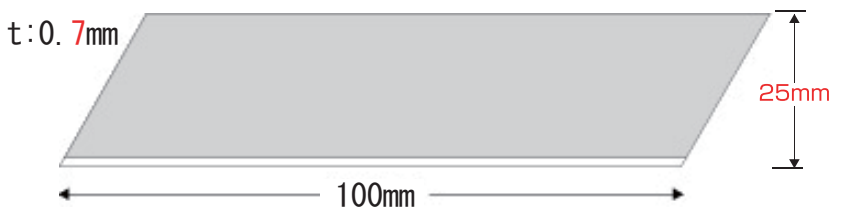

## HB-Klinge:

The H-type blade is 40% thicker and 38% wider than L-type blades. This new blade supports your heavy duty task !

\*H-type is dedicated blades for GG Scraper series.