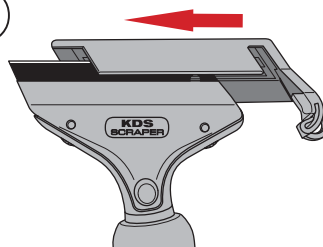

Eigenschaften:

1) Leicht zu reinigende Oberfläche mit fluoriszierender Kunststoffbeschichtung
2) An Handinnenfläche angepaßter ergonomischer Griff
3) 2 große Schrauben halten die Schaberklingen verlässlich

HB-Klinge:

The H-type blade is 40% thicker and 38% wider than L-type blades. This new blade supports your heavy duty task !

*H-type is dedicated blades for GG Scraper series.

How to finish

①

②

③